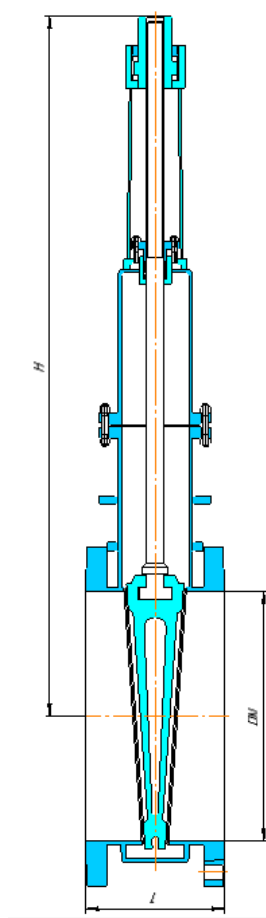

Задвижки стальные клиновые штампованные (код AZ170) на PN40 DN1000 (типа т/ф 30с947нж)

C011

Код	Размеры, мм						Масса исп., кг			
	DN	L	L₁	L₂	H	H₁	C010	C011	C100	C050
AZ170-1000-4,0 B120 C011 D80 E00 Y1	1000	550	—	—	2805	—	—	1172	—	—

""3: 4-85/; 2/94""
""9394-949/354""
""6: 734-; /68/26""
""5: 74-95/26/82""
""6944-62/45/86""
""6: 54-7; /25/74""
""645-46; /4; /53""
""66-49; /25/6: ""
""394-48/63/7; ""
""695-426/73/95""
""565-5; 6/77; ; ""

""6: 54-99/56/28""
""5634-48/25/7: ""
""65-428/23/6: ""
""6234-94/25/: 3""
""6: 64-; 4/45/89""
""5: 64-87/26/84""
""554-8; /24/26""
""83-425/62/; 2""
""5: 3-426/85/83""
""6934-99/35/26""
""6964-74/42/: 3"

""; 8-534/; 8/48/69""

""573; -77/25/35""
""6: 7-48; /26/92""
""6: 374-7; /86/: 5""
""774-42/75/63""
""53-64; /2; /34""
""5: 65-42/68/: 3""
""5: 5-449; 8/95""
""5: 34-43/68/62""
""6: 84-66/75/64""
""6934-99/35/26""
""634-44/53/38"

""994-956/; 74/53""

""564-427/: 3/69""
/ / ""85-52: /3; /37""
""6: 34-68/83/86""
""6: 68-428/25/38""
/ ""34-52; /68/62""
""67-46; /5: /9: ""
""8: 4-44/53/; 5""
""874-89/35/78""
""6: 34-4; /63/76""
""84-447/94/53""
""874-42/87/35""

""; 4-649/: 4/; 4/8; ""

""5684-99/; /57""
""6: 44-85/53/57""
""5: 44-; /63/75""
""6: 94-96/24/4; ""
""5674-88/43/3: ""
""644-46/45/7; ""
""569-44; /6; /34""
""6434-; 4/; /26""
""573-424/25/83""
""424-6; /24/86""
""6: 74-8; /74/; 5""