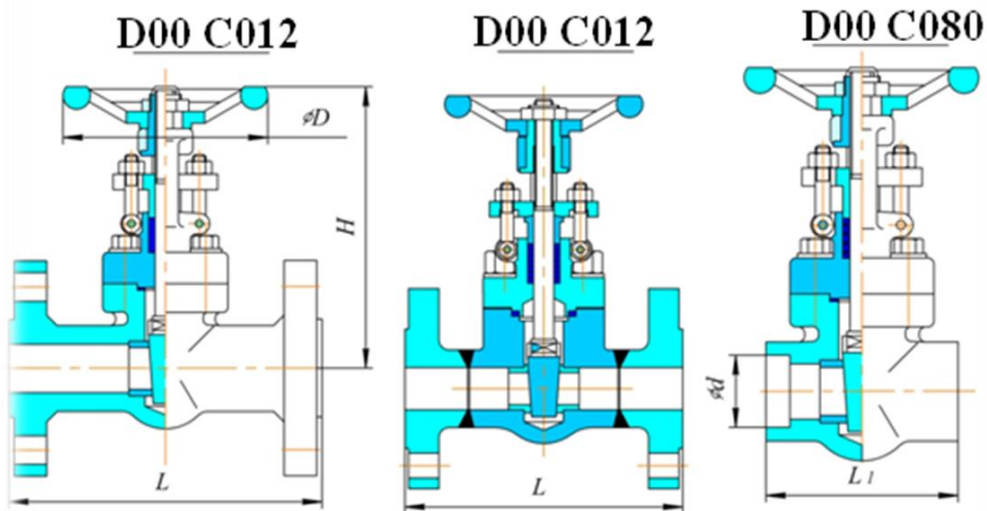

Задвижки компактные стальные (ЗКС)

(код AZ 130) задвижки компактные клиновые с выдвижным шпинделем (ЗКС)

Задвижки DN15...DN50

Варианты крепления крышки

Варианты присоединения к трубопроводу

"" 3: 4-85/; 2/94""
 "" 394-949/354""
 "" 734-; /68/26""
 "" 5: 74-95/26/82""
 "" 6944-62/45/86""
 "" 6: 54-7; /25/74""
 "" 645-46; /4; /53""
 "" 66-49; /25/6; ""
 "" 394-48/63/7; ""
 "" 695-426/73/95""
 "" 565-5; 6/77/; ; ""

"" 6: 54-99/56/28""
 "" 634-48/25/7; ""
 "" 65-428/23/6; ""
 "" 6234-94/25/; 3""
 "" 6: 64; 4/45/89""
 "" 5: 64-87/26/84""
 "" 554-8; /24/26""
 "" 83-425/62/; 2""
 "" 5: 3-426/85/83""
 "" 6934-99/35/26""
 "" 6964-74/42/; 3""

"" 573; -77/25/35""
 "" 6: 7-48; /26/92""
 "" 374-7; /86/; 5""
 "" 774-42/75/63""
 "" 53-64; /2; /34""
 "" 5: 65-42/68/; 3""
 "" 5: 5-449/; 8/95""
 "" 5: 34-43/68/62""
 "" 6: 84-66/75/64""
 "" 5754-89/8; /26""
 "" 634-44/53/38""

""; 8-534/; 8/48/69""

""994-956/; 74/53""

""; 4-649/; 4/; 4/8; ""

Задвижки DN50...DN150