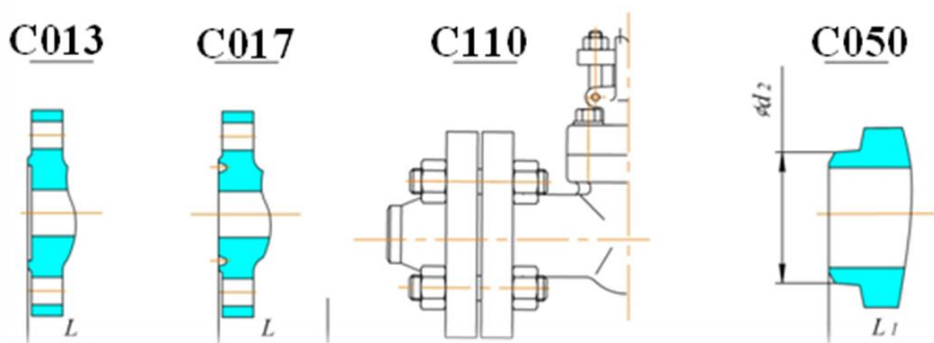

Задвижки компактные стальные (ЗКС)

(код AZ 130) задвижки компактные клиновые с выдвижным шпинделем (ЗКС)

Задвижки DN15...DN50

Варианты крепления крышки

Варианты присоединения к трубопроводу

"" 3: 4-85/; 2/94""
 "" 394-949/354""
 "" 734-; /68/26""
 "" 5: 74-95/26/82""
 "" 6944-62/45/86""
 "" 6: 54-7; /25/74""
 "" 645-46; /4; /53""
 "" 66-49; /25/6; ""
 "" 394-48/63/7; ""
 "" 695-426/73/95""
 "" 565-5; 6/77/; ; ""

"" 6: 54-99/56/28""
 "" 634-48/25/7; ""
 "" 65-428/23/6; ""
 "" 6234-94/25/; 3""
 "" 6: 64; 4/45/89""
 "" 5: 64-87/26/84""
 "" 554-8; /24/26""
 "" 83-425/62/; 2""
 "" 5: 3-426/85/83""
 "" 6934-99/35/26""
 "" 6964-74/42/; 3""

"" 573; -77/25/35""
 "" 6: 7-48; /26/92""
 "" 374-7; /86/; 5""
 "" 774-42/75/63""
 "" 53-64; /2; /34""
 "" 5: 65-42/68/; 3""
 "" 5: 5-449/; 8/95""
 "" 5: 34-43/68/62""
 "" 6: 84-66/75/64""
 "" 5754-89/8; /26""
 "" 634-44/53/38""

"" 564-427/; 3/69""
 / / "" 85-52; /3; /37""
 "" 6: 34-68/83/86""
 "" 68-428/25/38""
 / "" 34-52; /68/62""
 "" 6: 67-46; /5; /30""
 "" 8: 4-44/53/; 5""
 "" 5874-89/35/78""
 "" 6: 34-4; /63/76""
 "" 84-447/94/53""
 "" 874-42/87/35""